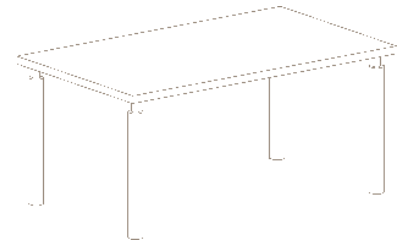

Kids Table
KDT6036x / KDT7242x
rectangular table with yellow powdercoat finish
metal legs, inset Marmoleum top and surround
with PVC edgeband
KDT6036x 60w 36d 25ws
KDT7242x 72w 42d 25ws

Replace the x after the part number with the finish color (ex. ARC1400N for natural finish)
N = natural Y = yellow P = purple R = red G = green B = blue

Replace the x after the part number with the top color (ex. KDC3426R for red top)
R = red B = blue

NOTE: Kids carrels and tables are designed with a surface height appropriate for use only with chairs with a 16" seat height.

AGATI

1219 W Lake Street Chicago, Illinois 60607 T 312.829.1977 F 312.829.8249 www.agati.com

©2008 Agati, Chicago, Illinois Printed in USA b0302_fri_col_5/08_3M