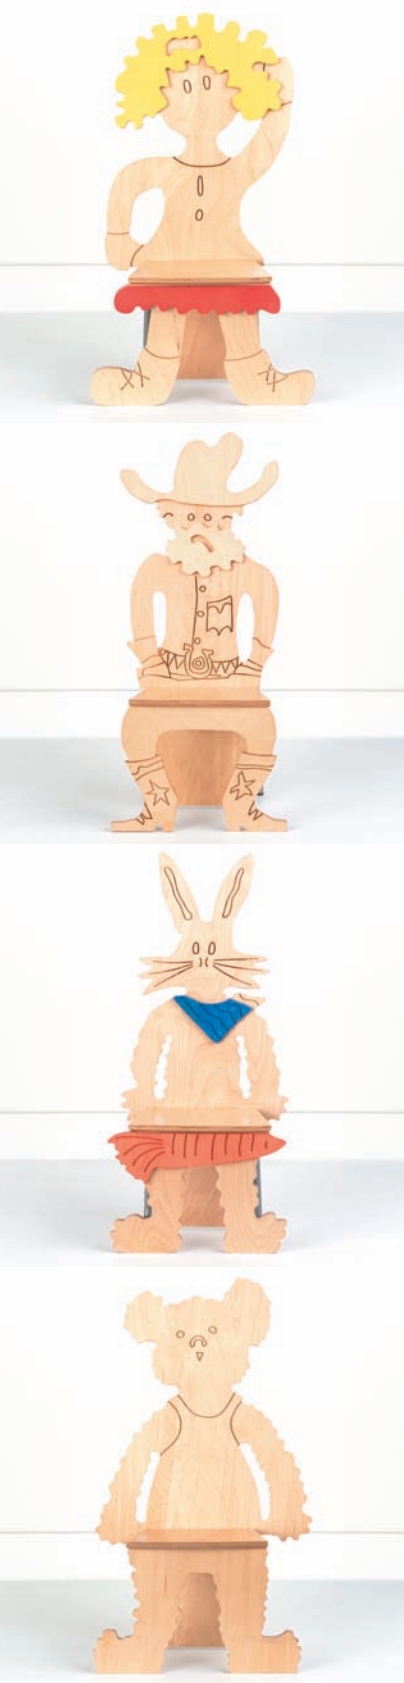

FRIENDS+

AGATI

Welcome to the world of Agati Friends! Bring life to your surroundings with the bold and bright Agati Friends+ Collection. Designed by architect Lonny Frye, the newest members to join the Agati family include Curly, Maggie, Pinky, Gabby and Banana Moon. Come meet the gang or recline with your favorite book in Banana Moon's comfy dual seats. Enthusiasm abounds when surrounded by the charming and delightful characters you'll love to call your Agati friends! Visit agati.com to see more.

FRIENDS+

Kids Carrel

One person carrel is available with red or blue Marmoleum top with yellow powdercoat legs.

Kids Table

Table is available with red or blue Marmoleum top with yellow powdercoat legs.

Chair Back Styles

Arc three vertical holes.
Concave one hole.
Flat three horizontal holes.

Chair Colors

Arc, Concave, and Flat chairs are available in natural, blue, yellow, purple, red or green.

FRIENDS+

Agati's Friends+ Collection of seating, carrels, and tables are available in various colors and styles to brighten up any room. Please call 1.866.418.8710 or go to www.agati.com for an order form.