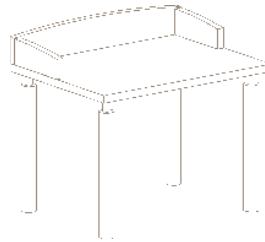

BAN2000Y
 sling two-seater rocking chair
 yellow finish with purple sling
 38¼w 60d 40½h

Arc Chair
ARC1200x Child
 three-hole vertical cutout
 14½w 16d 23¼h 12sh

ARC1400x Youth
 three-hole vertical cutout
 14½w 16d 25¼h 14sh

Concave Chair
COV1200x Child
 single-hole cutout
 14½w 16d 23¼h 12sh

COV1400x Youth
 single-hole cutout
 14½w 16d 25¼h 14sh

Flat Chair
FLT1200x Child
 three-hole horizontal
 cutout
 14½w 16d 23¼h 12sh

FLT1400x Youth
 three-hole horizontal
 cutout
 14½w 16d 25¼h 14sh